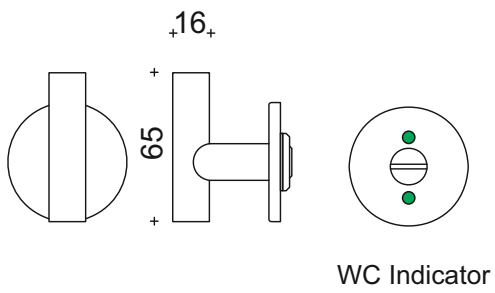

WC Sets

See full details next page

Finishes : SS, PS, PB, BZ, SAA

WC Sets

Product Code

16.4014 Standard

16.4015 Disabled

WC Indicator

WC Indicator

Without indicator

Enlarged indicator

Code Illustration

16.4014.SS = Satin stainless steel

Finishes : SS, PS, PB, BZ, SAA