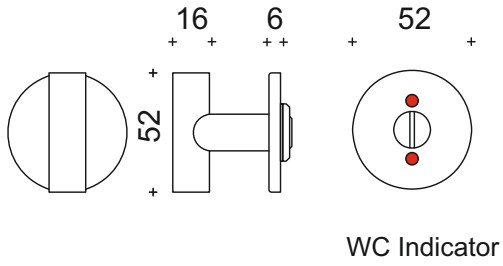

WC Sets

See full details next page

Finishes : SS, PS, PB, BZ, SAA

WC Sets

Product Code

16.4014 Standard

16.4015 Disabled

WC Indicator

WC Indicator

Without indicator

Enlarged indicator

Code Illustration

16.4014.SS = Satin stainless steel

Finishes : SS, PS, PB, BZ, SAA